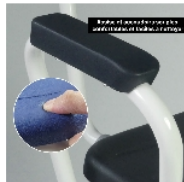

Padded high comfort chair

- Chair model - Blue - 812057
- Chair model - Grey - 812057.GRIS
- Stool model - Blue - 812135

- **Soft, comfortable and easy-to-clean seat**
- **Available with or without backrest**
- **Ideal for showering or everyday use**

These extremely comfortable seats allow users to sit in a slightly forward-leaning position, which is very practical for getting up easily. They are made from foam that is very easy to clean. Reinforced epoxy steel frame.

2 models available:

- Chair: lagoon blue or anthracite grey
- Stool: lagoon blue only

Overall dimensions : width 60/65 x depth 41/45 x height 84/99 cm.

Seat dimensions : width 35.5 x depth 32.5 x height 52/66.5 cm

Width between armrests : 55 cm

Height between armrests and seat : 18.5 cm

Backrest height : 30 cm

Weight : 4.7 kg for the stool model and 5.3 kg for the chair models

Maximum user weight : 160 kg

Variantes :