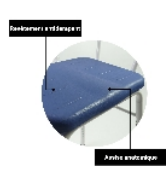

Padded high comfort chair

- Chair model - Blue - 812057
- Chair model - Grey - 812057.GRIS
- Stool model - Blue - 812135

- **Soft, comfortable and easy-to-clean seat**
- **Available with or without backrest**
- **Ideal for showering or everyday use**

These extremely comfortable seats allow users to sit in a slightly forward-leaning position, which is very practical for getting up easily. They are made from foam that is very easy to clean. Reinforced epoxy steel frame.

2 models available:

- Chair: lagoon blue or anthracite grey
- Stool: lagoon blue only

Overall dimensions : width 60/65 x depth 41/45 x height 84/99 cm.

Seat dimensions : width 35.5 x depth 32.5 x height 52/66.5 cm

Width between armrests : 55 cm

Height between armrests and seat : 18.5 cm

Backrest height : 30 cm

Weight : 4.7 kg for the stool model and 5.3 kg for the chair models

Maximum user weight : 160 kg

Variantes :