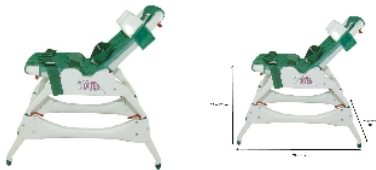

New Aqua bath lift

- Bath - 822033

- Shower - 822034

Our New Aqua bath lift raises the child in the bath or in the shower. This makes installation and handling easier. It adapts to the 3 sizes of the New Aqua bath lounger.

Model for the bath :

Seat height adjustable from 14 to 27 cm.

Overall dimensions: width 42 x depth 78 to 99 cm.

Shower model:

Raised by approx. 50 cm.

Overall dimensions: width 50 x depth 90 cm.

Supplied without lounger.