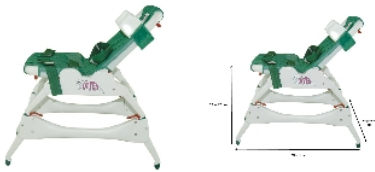

New Aqua bath lift

- Bath - 822033

- Shower - 822034

(On restock - Available from 22/07/2026)

Our New Aqua bath lift raises the child in the bath or in the shower. This makes installation and handling easier. It adapts to the 3 sizes of the New Aqua bath lounger.

Model for the bath :

Seat height adjustable from 14 to 27 cm.

Overall dimensions: width 42 x depth 78 to 99 cm.

Shower model:

Raised by approx. 50 cm.

Overall dimensions: width 50 x depth 90 cm.

Supplied without lounger.