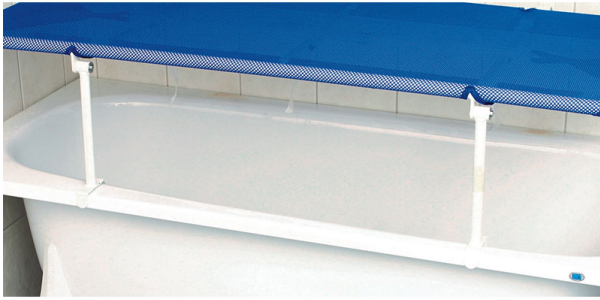

## Foldable washbasin

- Only feet that can be fitted to bathtubs are available.

This wall-mounted folding top can be fitted over your existing bath to make it easier to wash children and teenagers. *(The main product (REF. 812016) is no longer available for sale.)*

Foot models available separately:

- Long legs to be placed on the floor *(This model (REF. 812017) is no longer available for sale.)*
- Adjustable feet to be placed on the edges of the bathtub

Dimensions: Length 157 x width 60 cm.

Depth when folded 5 cm.

Epoxy treated steel structure.

Mattress in rot-proof nylon, washable at 120°C.

- 812018

**Date d'impression : 21/05/2026**