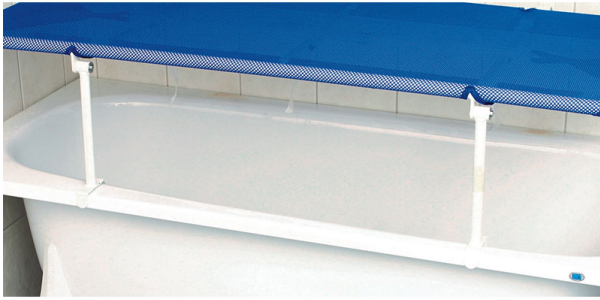

Foldable washbasin

- 812018

- **Only feet that can be fitted to bathtubs are available.**

This wall-mounted folding top can be fitted over your existing bath to make it easier to wash children and teenagers. *(The main product (REF. 812016) is no longer available for sale.)*

Foot models available separately:

- Long legs to be placed on the floor *(This model (REF. 812017) is no longer available for sale.)*
- Adjustable feet to be placed on the edges of the bathtub

Dimensions: Length 157 x width 60 cm.

Depth when folded 5 cm.

Epoxy treated steel structure.

Mattress in rot-proof nylon, washable at 120°C.

Date d'impression : 06/07/2026