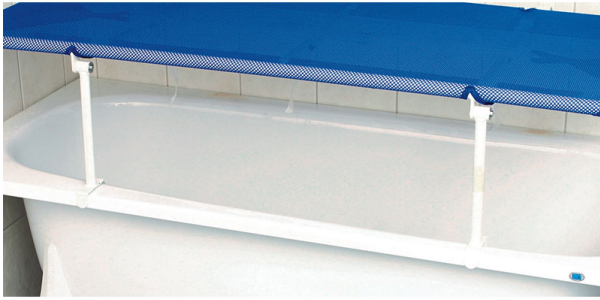

## Foldable washbasin

- Only feet that can be fitted to bathtubs are available.

This wall-mounted folding top can be fitted over your existing bath to make it easier to wash children and teenagers. *(The main product (REF. 812016) is no longer available for sale.)*

Foot models available separately:

- Long legs to be placed on the floor *(This model (REF. 812017) is no longer available for sale.)*
- Adjustable feet to be placed on the edges of the bathtub

Dimensions: Length 157 x width 60 cm.

Depth when folded 5 cm.

Epoxy treated steel structure.

Mattress in rot-proof nylon, washable at 120°C.

- 812018

**Date d'impression : 02/04/2026**