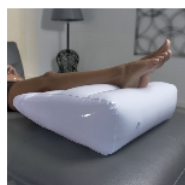

## Inflatable leg and chest support

- **Can be used for backrest support**

This inflatable cushion relieves heavy legs due to its slightly raised position.

Can be used as a backrest.

Dimensions : 60 x 60 x 20 cm