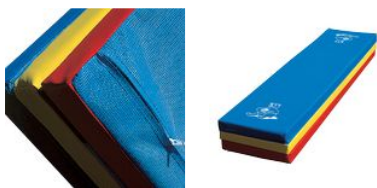

Folding playground

- 552089

- **100% Made in France**
- **M2 fire rating**

A colourful, soft and thick mat for a gym. It can be folded into three sections for easy storage or be used as a bench. Soft polyether foam, 24 kg/m². Fire-rated cover (M2). Pastel colours.

Dimensions when unfolded : Length 200 cm, width 150 cm, thickness 7 cm.

Dimensions when folded : Length 200, width 50, thickness 21 cm.