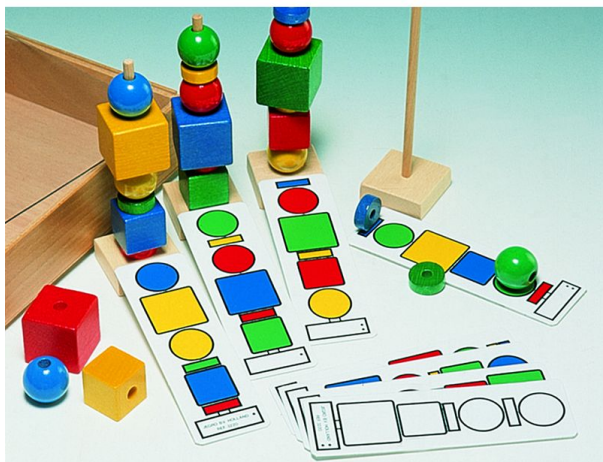

Shape Tower

Set of wooden pieces in different shapes and colours to be arranged vertically according to a model.

Contents : 8 balls, 8 wheels, 4 small and 4 large cubes with 16 different models.

Comes in a wooden box measuring 27 x 21 cm.