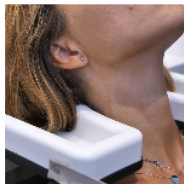

Hair wash tray for chairs

- **Allows an individual in a wheelchair to have their hair washed with ease.**

This head washing tray makes it much easier to wash the hair of a person in a wheelchair. The 90 cm long strap attaches to the user's arm. The tray is made of ABS plastic and can be washed with soap and water.
Opening for neck :12 cm

Dimensions : Length 44 x width 32 x height 90cm
Rim : 3.5 cm

- 812055

(On restock - Available from 03/07/2026)