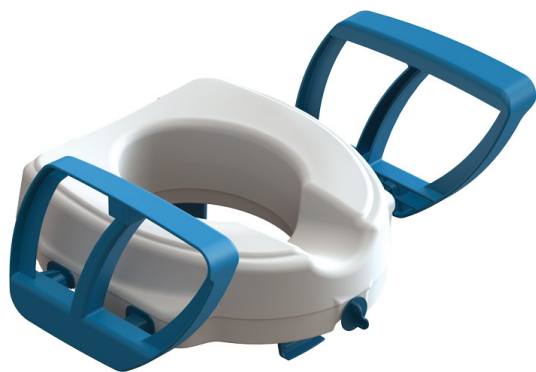

CAPRI raised toilet seat with armrests

- With lid - 811199
(On restock - Available from 03/07/2026)

- Without lid - 811198
(On restock - Available from 03/07/2026)

- **Two models available: with or without lid**
- **Unique fastening system**

This new generation makes standing from the toilet much easier. The product combines a 12 cm seat riser with lift-up armrests. The riser provides a higher seating position, and the armrests are secure for support when sitting down or standing up. The unique patented fixing system ensures exceptional stability on the toilet bowl.

Overall dimensions: width 56.3 × depth 45.2 × armrest height from bowl 25.2 cm.

Weight: 2.40 or 2.76 kg.

Seat dimensions: width 40.2 × depth 43.5 × height from bowl 12.5 cm.

Width between armrests: 46.3 cm.

Opening dimensions: 18.8 × 24.2 cm.

Two models available: with or without lid.

Variantes :

- With lid
- Without lid