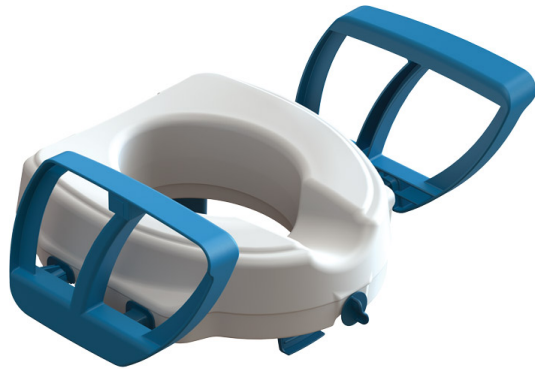

## CAPRI raised toilet seat with armrests

- With lid - 811199  
(On restock - Available from 03/07/2026)

- Without lid - 811198  
(On restock - Available from 03/07/2026)

- **Two models available: with or without lid**
- **Unique fastening system**

This new generation makes standing from the toilet much easier. The product combines a 12 cm seat riser with lift-up armrests. The riser provides a higher seating position, and the armrests are secure for support when sitting down or standing up. The unique patented fixing system ensures exceptional stability on the toilet bowl.

Overall dimensions: width 56.3 × depth 45.2 × armrest height from bowl 25.2 cm.

Weight: 2.40 or 2.76 kg.

Seat dimensions: width 40.2 × depth 43.5 × height from bowl 12.5 cm.

Width between armrests: 46.3 cm.

Opening dimensions: 18.8 × 24.2 cm.

Two models available: with or without lid.