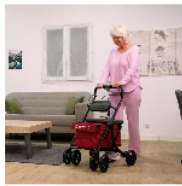

**REST N ROLL shopping trolley**

- **3 wheel positions: straight, limited angle or multi-directional**
- **Adjustable push bar : optimise seating space**
- **Comfortable: large bag, padded seat and backrest**

The Rest N Roll Shopping Trolley is very safe. To sit, simply flip the push bar to the other side: in this position, the push bar automatically engages the parking brake. The wheels can be set in 3 modes: straight, limited-angle, or fully multi-directional 360°. It features a large bag with access from both sides and a security pocket behind the backrest. The central brake is very convenient.

Overall dimensions: W 57.5 × D 62 × H (push handle) 87–97.5 cm, adjustable in 6 positions  
 Seat dimensions: W 34.5 × D 30 × H 50 cm  
 Backrest: 29 × 15 cm  
 Weight: 7.4 kg  
 Wheel diameter: 17 cm  
 Maximum user weight : 110 kg