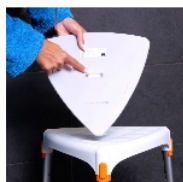

## Comfort cushion for Capri corner shower stool

- Comfort cushion - 812002

- **Waterproof and comfortable**

Waterproof comfort cushion fits perfectly to the shape of the stool.

Compatible with [Capri corner stools](#) (with or without tray)