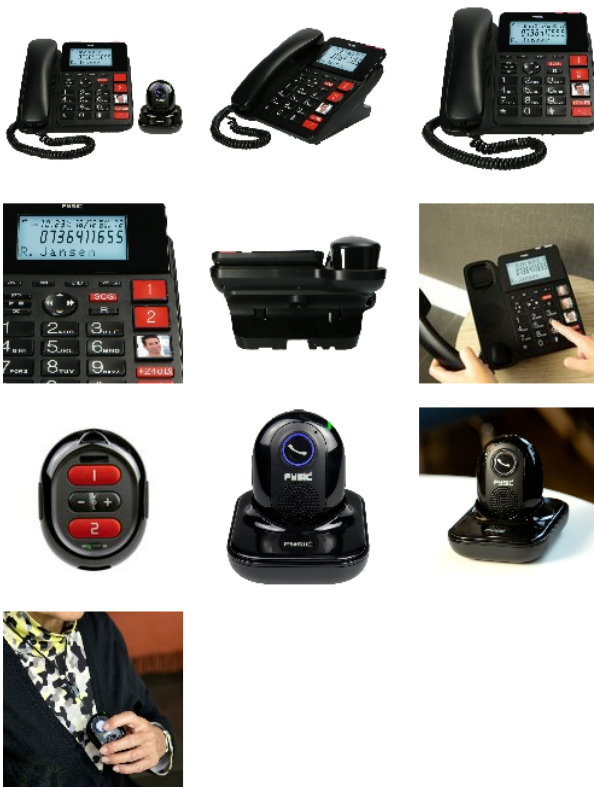

**Fysic telephone with assistance**

Wired telephone with wireless SOS alarm transmitter, built-in answering machine, large backlit display and illuminated incoming call display. 3 call buttons with photos, XXL keypad, amplified ring tone (+24dB). Hands-free function. Memory for 50 contacts. The wireless SOS emergency button allows hands-free calls and reception and has 2 direct call buttons, range 50 m. Charging station, neck strap and belt clip included. Telephone operates on adapter (included).