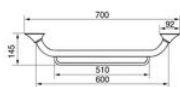

Towel bar

- **2 in 1: grab bar and towel rail**

Towels are undoubtedly one of the most frequently used items in bathrooms and toilets. Linido's practical towel rails feature a grab bar on the upper support, while the lower support can be used to hang towels.

Length : 60 cm.

Colour : white.

- 815236