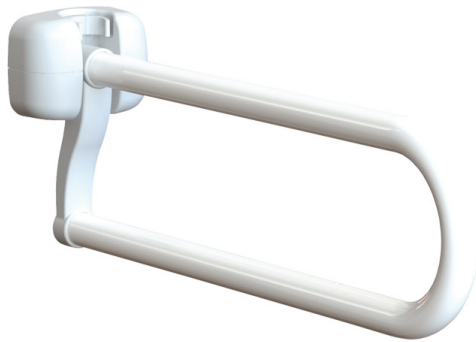

Primo lifting toilet grab bar

- 60 cm - White - 815232B
- 60 cm - Black - 815232N
- 70 cm - White - 815233B
- 70 cm - Black - 815233N
- 80 cm - White - 815234B
- 80 cm - Black - 815234N

- **3 support lengths available**
- **2 colours available**
- **Optional paper holder Ref : 815235**

This Primo lifting toilet grab rail enables individuals to stand up easier with a firm, high-quality support. The tube diameter of 32 mm is very comfortable to hold. This grab rail has a patented system that keeps it in the raised position against the wall. Manufactured in Europe.

Available in two colours : white or black.
Total length options : 60, 70 and 80 cm.

Steel structure with PP plastic parts.
Wall plate dimensions : 134 x 102 mm.
Total height : 23 cm - support height : 19 cm.
Maximum user weight : 150 kg

Variantes :

- 60 cm
- 70 cm
- 80 cm

- White
- Black