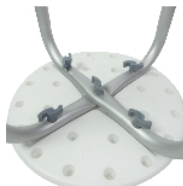

Chypre shower stool

- 812014

- **Economical and stable stool**
- **Ideal for small spaces**

The Chypre stool is ideal for sitting comfortably while washing. The round seat is very practical for moving around and turning towards the taps. Assembly with knobs, no tools required.

Aluminium frame and white polypropylene seat.

Total diameter : 44 cm, seat 32.5 cm.

Seat height adjustable from 35.2 to 52.5 cm in 8 positions.

Maximum user weight : 120 kg