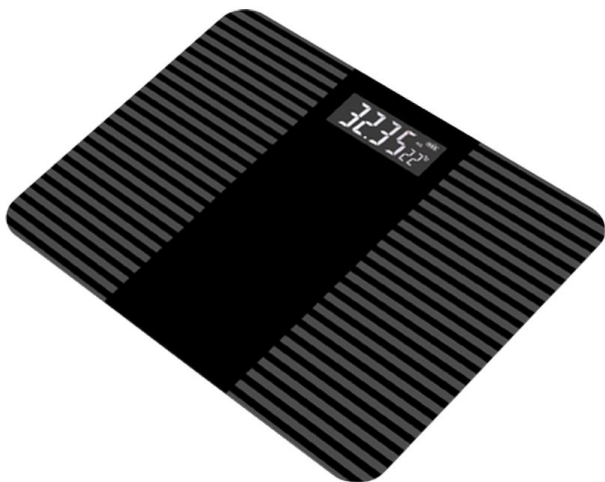

Talking bathroom scale

- 861242

(On restock - Available from 03/07/2026)

- **Announces the weight clearly**
- **Lights up as soon as the foot touches it**

Ultra-slim bathroom scale (only 25 mm thick) with a shatterproof glass platform and non-slip coating. Displays room temperature.

Operates with 2 AAA batteries (not included).
High-quality white backlight.

Dimensions : 30 x 28 x 2.5 cm.

Weight : 1.5 kg.

Maximum user weight : 180 kg.