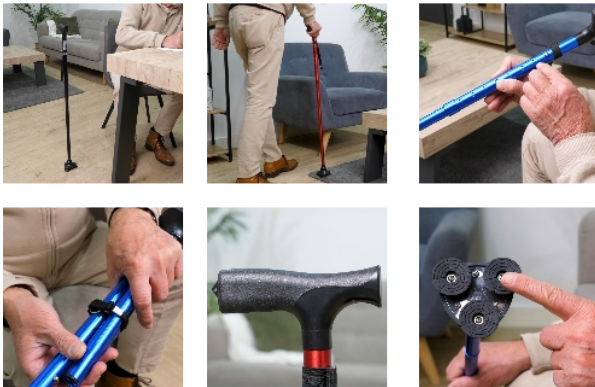

**Stabilicane walking stick**

- Blue - 816200.BLEU

- **Incredible stability**
- **Unique design for dynamic walking**

The Stabilicane walking stick features a revolutionary stabilizing tip. This tip rotates at 360°, providing a very dynamic and secure walking experience. When a user puts it down, the walking stick stands upright on its own, with extraordinary stability. It is foldable. The ergonomic, flexible dual-material handle is very comfortable.

Available in 4 colors : black, blue, red, or purple.

Lightweight and durable aluminum frame.

Height adjustable from 77 to 95 cm.

Base diameter : 9 cm.

Weight : 400 g.

Maximum user weight : 150 kg.

**Variantes :**