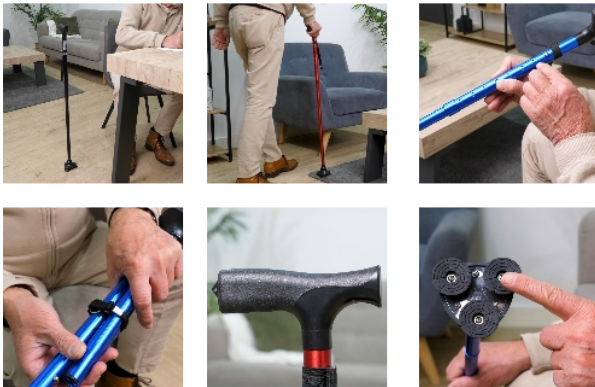

Stabilicane walking stick

- Blue - 816200.BLEU

- **Incredible stability**
- **Unique design for dynamic walking**

The Stabilicane walking stick features a revolutionary stabilizing tip. This tip rotates at 360°, providing a very dynamic and secure walking experience. When a user puts it down, the walking stick stands upright on its own, with extraordinary stability. It is foldable. The ergonomic, flexible dual-material handle is very comfortable.

Available in 4 colors : black, blue, red, or purple.

Lightweight and durable aluminum frame.

Height adjustable from 77 to 95 cm.

Base diameter : 9 cm.

Weight : 400 g.

Maximum user weight : 150 kg.

Variantes :