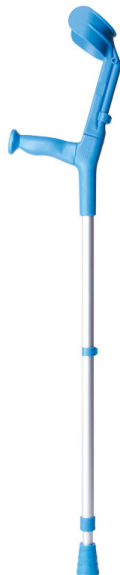

BCR Crutch

- Blue - 816027.B
- Grey - 816027.G
- Turquoise - 816027.T

- **Adjustable armrest**
- **Comfortable**

Walking stick with soft, comfortable handle. Equipped with adjustable armrest height. Made in Europe. Sold individually. Colours available : Blue, grey and turquoise.

Handle height adjustable to 10 positions from 73 to 97.5 cm.

Armrest height adjustable to 5 positions from 19.5 to 25.5 cm.

Aluminium and thermoplastic structure.

Weight : 570 g.

Maximum user weight : 130 kg

Variantes :

- Blue
- Grey
- Turquoise