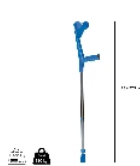

Tukan crutch

- Blue - 816004.B

- Grey - 816004.G

(On restock - Available from 03/07/2026)

- Turquoise - 816004.T

- **Ergonomic and height-adjustable handle**

Crutch with clip adjustment system and noise-reducing ring.
Made in Europe.

Available colors : Blue, grey, and turquoise.

Sold individually.

Adjustable handle height in 10 positions from 73 to 97.5 cm.
Aluminum and thermoplastic structure.

Weight : 500 g.

Maximum user weight : 150 kg.