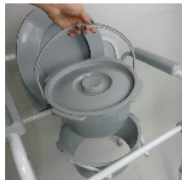

Groenland folding toilet frame

• **Flat folding for easy storage**

The Groenland toilet frame allows a user to sit at the right height to get up easily from the toilet. It can be used over a toilet bowl or on its own with the supplied potty. It is equipped with armrests for support and a backrest. The entire unit is flat folding. Supplied with a removable potty with a lid with a removable from the rear of the chair. Equipped with a guide to position it over the toilet.

Overall dimensions : width 55 x depth 51 x height 59 to 78 cm.
 Seat dimensions : width 33.5 x depth 37 x height 39.5 to 55 cm.
 Width between armrests : 46 cm.
 Weight : 5.2 kg.
 Maximum user weight : 135 kg.