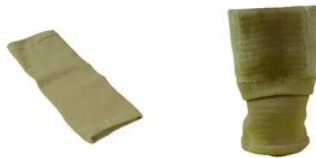

Leg guards

- **Bed sore prevention**
- **Gel oil coating on 3/4 of the protector**

Flexible design to be worn between the knee and ankle.
Gel oil coating on half of the product.
One size.
Skin colour.
Sold in pairs.