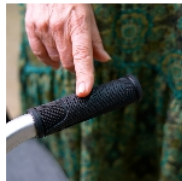

**Modulo 2-wheel rollator**

- Removable comfortable seat
- 2 zipped pockets under the seat
- Height-adjustable seat

The Modulo 2-wheel rollator can be used without the inconvenience of a seat in the center of the frame, simply by lifting the seat and tilting it forward. When the user wishes to sit down, it is simple to replace it on the supports. The height of the handles can be adjusted using a lever and indexing system. Very sturdy aluminum frame.

Overall dimensions : width 59 x depth 55 x height 83 to 97 cm in 5 positions.

Seat dimensions : width 39 x depth 34 x height 50 / 53 / 56 cm.

Weight : 4.8 kg.

Maximum user weight : 136 kg

**Date d'impression : 13/04/2026**