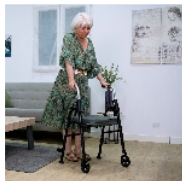

**Modulo 2-wheel rollator**

- Removable comfortable seat
- 2 zipped pockets under the seat
- Height-adjustable seat

The Modulo 2-wheel rollator can be used without the inconvenience of a seat in the center of the frame, simply by lifting the seat and tilting it forward. When the user wishes to sit down, it is simple to replace it on the supports. The height of the handles can be adjusted using a lever and indexing system. Very sturdy aluminum frame.

Overall dimensions : width 59 x depth 55 x height 83 to 97 cm in 5 positions.

Seat dimensions : width 39 x depth 34 x height 50 / 53 / 56 cm.

Weight : 4.8 kg.

Maximum user weight : 136 kg

**Date d'impression : 13/04/2026**