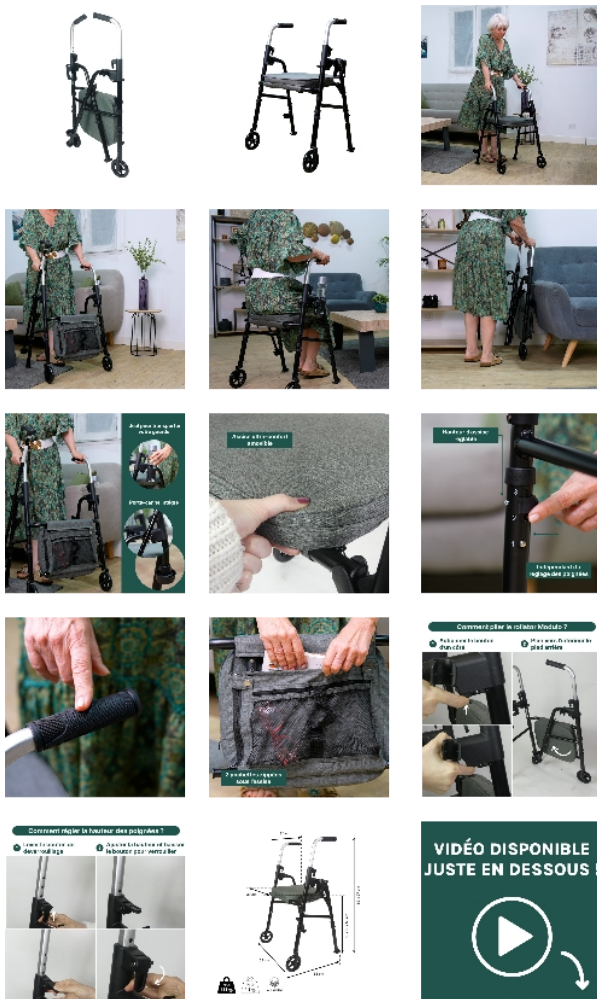

**Modulo 2-wheel rollator**

Image: Rollator 2 roues Modulo

- 826038

- **Removable comfortable seat**
- **2 zipped pockets under the seat**
- **Height-adjustable seat**

The Modulo 2-wheel rollator can be used without the inconvenience of a seat in the center of the frame, simply by lifting the seat and tilting it forward. When the user wishes to sit down, it is simple to replace it on the supports. The height of the handles can be adjusted using a lever and indexing system. Very sturdy aluminum frame.

Overall dimensions : width 59 x depth 55 x height 83 to 97 cm in 6 positions (3 seat positions and 3 handle positions).  
 Seat dimensions : width 39 x depth 34 x height 50 / 53 / 56 cm.

Weight : 4.8 kg.

Maximum user weight : 136 kg