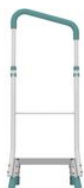

Prima safety step

- **Stable and versatile support**

Our Prima stepping stool is used in the bathroom to step over the edge of the bathtub, but also to assist in everyday activities. It consists of a very strong steel frame and a plastic step with non-slip pads. The step comes with a side handle, but you can add another handle as an option to assist you in using both hands. The handle is padded and height adjustable. Lightweight structure: only 3.3 kg. Dimensions: width 52 x depth 29.1 x height 13.7 cm. 13.7 cm. Handle height adjustable from 82.5 to 97.8 cm.

Resistance : 190 kg

Variantes :

- Footstep
- Extra hand holder

- Footstep - 817318

- Extra hand holder - 817319