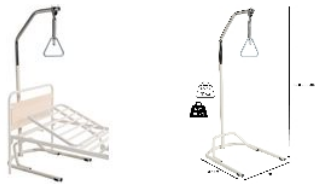

Bed rail

- 823044

Stable stand in beige epoxy-coated steel with chrome finish.
Height adjustable in 3 positions from 182 to 200 cm.
Dismountable in 2 parts. Triangle with height-adjustable strap.
Manufactured in Europe.
Dimensions of base : 70 x 87 cm.
Weight : 11 kg.

Maximum user weight : 80 kg