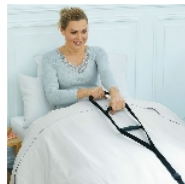

## Soft bed ladder

- **Very sturdy**

This ladder is made of extremely sturdy polyester, allowing the user to sit up in bed independently. It attaches to the foot of the bed.

Round handles.

Lightweight and foldable. 3 rungs.

Colour : black.

Total length : 2.10 m.

Weight : 123 g.

- 823036