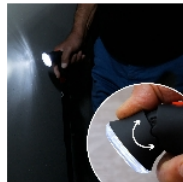

Walking stick with safety light

- **Folding cane**
- **Anatomical comfort handle**
- **Integrated LED light**

Folding cane in 4 very practical for your daily walks. Anatomical soft comfort handle. Equipped with an adjustable LED light on the front and an alarm system on the side. Equipped with a wrist strap.

Works with 2 AAA batteries not included.

Aluminum structure.

Height adjustable handle from 83 to 95 cm in 5 positions.

Maximum user weight : 110 kg.

Weight 345 gr.

- 816091