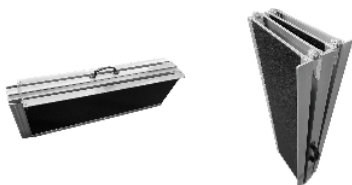

Folding 4-way suitcase ramp

- 122 cm - 825136
- 152 cm - 825137
- 183 cm - 825138
- 213 cm - 825139
- 244 cm - 825140

- **Easy to store in a trunk**

This range of suitcase ramps is much more practical for everyday use as it folds in 4, lengthways and widthways. It is ideal for storage in a boot. Yet it retains its large track width in one piece.

Overall width 78 cm, useful width 76 cm.

5 lengths available: 122, 152, 183, 213 and 244 cm.

Weight of each model:

- 122 x 76 cm: 8.5 kg
- 152 x 76 cm: 10.8 kg
- 183 x 76 cm: 13 kg
- 213 x 76 cm: 19.2 kg
- 244 x 76 cm : 22 kg

Folded size of each model:

- 122 x 76 cm : 62 x 39 cm folded
- 152 x 76 cm : 77 x 39 cm folded
- 183 x 76 cm : 92 x 39 cm folded
- 213 x 76 cm : 107 x 39 cm folded
- 244 x 76 cm : 124 x 39 cm folded

Maximum weight 275 kg

Variantes :

- 122 cm
- 152 cm
- 183 cm
- 213 cm
- 244 cm