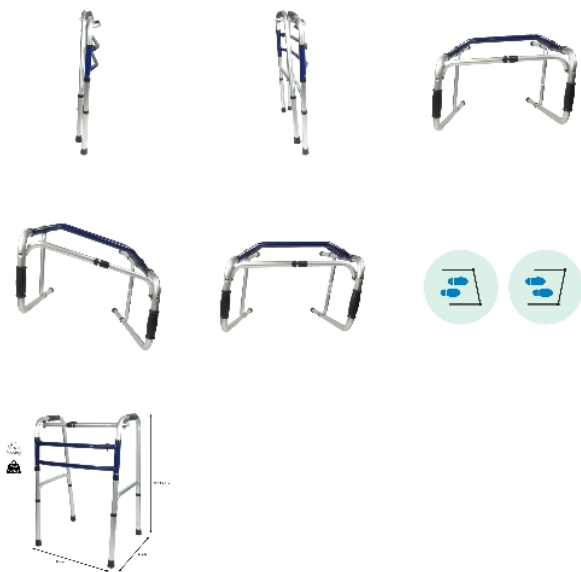

Articulated walking frame

- **Smoother movement : moves together with your steps**
- **Adjustable height**

This walking frame allows for smoother walking than with a standard walking frame, as only one side of the frame needs to be lifted to walk.

Anodised aluminium structure.

Dimensions : width 56 x depth 47 x height 78/96 cm in 8 positions.

Weight : 2.4 kg.

Maximum user weight : 120 kg.

- 826084

(On restock - Available from 18/06/2026)