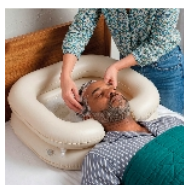

## Inflatable shampoo basin

- 812025

- **Its design ensures good support for the neck**

This inflatable basin allows bedridden people to wash their hair without leaving their bed and without risking wetting the sheets. The basin is equipped with a drain that directs the water into a container that can be placed on the floor. Its shape provides good support for the neck. Made of high-strength vinyl.

Dimensions : Length 70 x width 60 x height 15 cm.

- [Inflatable shampoo basin, midnight blue](#)