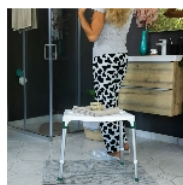

Capri shower stool

- **Wide, comfortable and non-slip seats**
- **With integrated handles**

Capri stools allow users to shower safely and comfortably. The entire structure has been reinforced to increase the weight capacity of the stools to 150 kg. Wide seat for added comfort. No tools required for assembly. Users can use the handles to sit down and stand up easily.

For added comfort, optional armrests and seat cushions made of waterproof, sanitizable EVA foam in grey or blue colours are available to suit all Capri seat shapes.

Aluminium and polypropylene structure.

Made in Italy.

Dimensions : width 50 x depth 30 x height adjustable from 39 to 54 cm.

Weight : 2 kg

Maximum user weight : 150 kg

- 812059