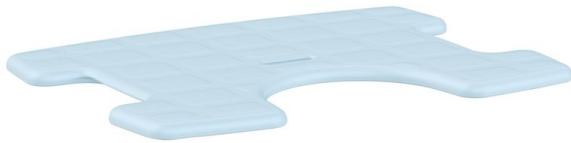

Soft seat cushion for Capri Plus stool and shower chair

- **Blue model : only available while stocks last**

Suitable for use on the Capri Plus shower stool or chair (812295 and 812296)

For added comfort, a waterproof and sanitizable EVA foam seat cushion in grey or blue is available as an option, suitable for suspended seats.

Variantes :

- Blue
- Grey

- Blue - 812297.B

- Grey - 812297.G