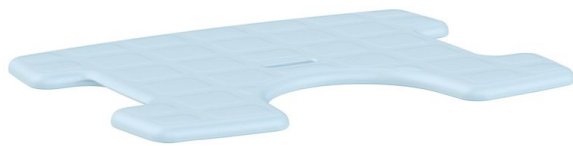

Soft seat cushion for Capri Plus stool and shower chair

- Blue - 812297.B

- Grey - 812297.G

- **Blue model : only available while stocks last**

Suitable for use on the Capri Plus shower stool or chair (812295 and 812296)

For added comfort, a waterproof and sanitizable EVA foam seat cushion in grey or blue is available as an option, suitable for suspended seats.

Variantes :

- Blue
- Grey