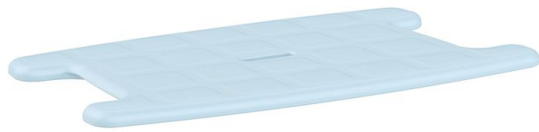

Soft seat for Capri stool and shower chair

- **Blue model : only available while stocks last**

Fits on the Capri Stool or Shower Chair (812059 and 812065)

For added comfort, an optional waterproof and sanitizable EVA foam seat cushion in grey or bluecolour is available for suspended seats.

Variantes :

- Blue
- Grey

- Blue - 812294.B

- Grey - 812294.G

(On restock - Available from 03/07/2026)