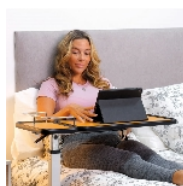

Corfu bed table

- **3 models available depending on requirements**
- **Equipped with a hydraulic actuator**
- **Height adjustable with a simple hand movement**

Corfu standard bed table:

Allows the user to eat comfortably in bed. Its practical U-shaped base allows the table to be moved closer to the user when sitting in their favourite armchair. The hydraulic lift mechanism makes it easy to adjust the height without effort. Steel frame with white epoxy paint. Tabletop in light wooden melamine. Equipped with 4 wheels, 2 of which have brakes. Table for home use. Not suitable for intensive use. Tabletop dimensions : width 76 x depth 38 x height 72 to 99.5 cm.

Base dimensions : overall 69 x 37 cm.

Passage width : 60.5 cm.

Maximum weight supported : 15 kg

2-tablet model :

This model has a large table top that can be tilted up to 30° on each side. Steel frame with white epoxy paint finish. Tabletop in light melamine. Equipped with 4 wheels, 2 of which have brakes. Table for home use. Not suitable for intensive use.

Maximum weight supported : 15 kg

Evolution model :

This evolution of the Corfou bed table allows it to be used on a standard armchair, but also on a lifting armchair, as it has a width-adjustable base. It has 2 trays that are height-adjustable by means of a hydraulic actuator lift. The small fixed tray has a rail to prevent objects from falling off. The large tray tilts for use in a reading position. Steel frame with white epoxy paint finish. Tray made of light melamine. Equipped with 4 wheels, 2 of which have brakes. Table for home use. Not suitable for intensive use.