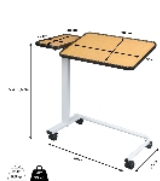

Corfu bed table

- **3 models available depending on requirements**
- **Equipped with a hydraulic actuator**
- **Height adjustable with a simple hand movement**

Corfu standard bed table:

Allows the user to eat comfortably in bed. Its practical U-shaped base allows the table to be moved closer to the user when sitting in their favourite armchair. The hydraulic lift mechanism makes it easy to adjust the height without effort. Steel frame with white epoxy paint. Tabletop in light wooden melamine. Equipped with 4 wheels, 2 of which have brakes. Table for home use. Not suitable for intensive use. Tabletop dimensions : width 76 x depth 38 x height 72 to 99.5 cm.

Base dimensions : overall 69 x 37 cm.

Passage width : 60.5 cm.

Maximum weight supported : 15 kg

2-tablet model :

This model has a large table top that can be tilted up to 30° on each side. Steel frame with white epoxy paint finish. Tabletop in light melamine. Equipped with 4 wheels, 2 of which have brakes. Table for home use. Not suitable for intensive use.

Dimensions of large tabletop : width 56 x depth 38 x height 72 to 99.5 cm

Dimensions of small tabletop: width 20 x depth 38 x height 72 to 99.5 cm.

Base dimensions : overall 69 x 37 cm.

Passage width : 60.5 cm.

Maximum weight supported : 15 kg

Evolution model :

This evolution of the Corfou bed table allows it to be used on a standard armchair, but also on a lifting armchair, as it has a width-adjustable base. It has 2 trays that are height-adjustable by means of a hydraulic actuator lift. The small fixed tray has a rail to prevent objects from falling off. The large tray tilts for use in a reading position. Steel frame with white epoxy paint finish. Tray made of light melamine. Equipped with 4 wheels, 2 of which have brakes. Table for home use. Not suitable for intensive use.