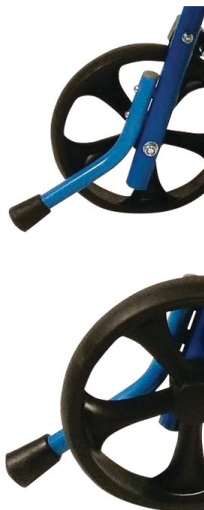

Anti-tilt legs

Anti-tilt legs for Kaiman rear rollator.

- 826259

Date d'impression : 28/06/2026