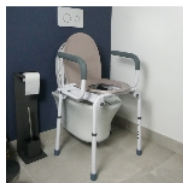

Nosy Be toilet frame

- **Folding armrests**
- **Facilitates transfers**

The Nosy Be toilet frame can be used independently with the provided potty, or over an existing toilet. It has padded armrests that can be folded away for easy lateral transfers (folding by means of a simple push button).

Overall dimensions : width 55 x depth 52 x height 72 to 86.5 cm.

Seat dimensions : width 35.5 x depth 43 x height adjustable from 45 to 57 cm in 7 positions.

Width between armrests : 46.5 cm.

Backrest height : 25 cm.

Weight : 5kg

Maximum user weight : 136 kg

- 811011