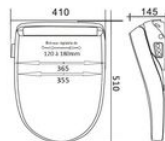

## Luxe Silver flush toilet seat

- 811168

- **A very useful device for people with reduced mobility**
- **Paper wipes, but water cleans**
- **With wireless remote control**

The Luxe Silver is an electronic toilet seat with a front and rear washing function using warm water due to two retractable spray nozzles (four temperature settings). It also has a warm air drying function (four temperature settings). For added comfort, the water pressure is adjustable, the position of the nozzles is adjustable and the seat is heated (4 temperature settings). Water massage function. Energy saving function and automatic programme. Soft seat with lid. Blue LED night light. Self-cleaning spray nozzles.

Can be used on all standard toilets with a maximum width of 415 mm and a maximum depth of 510 mm. Washing power 1350W + heated seat 50W + drying 200W.

Weight : 4.5 kg.

Maximum user weight : 150 kg.