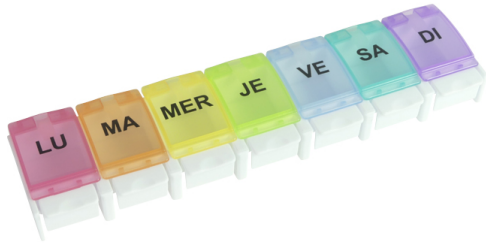

Colour weekly pill organiser

Easy-open pill dispensers for individuals with gripping difficulties : By simply pressing the button corresponding to the compartment.

Compartment dimensions : 3 x 3.5 cm.

Single model dimensions : 22.5 x 5.4 x 2.6 cm.

Double model dimensions : 23 x 11 x 3 cm.

Days of the week and times of the day are only available in French

**Variantes :**

- Lined
- Simple

- Lined - 817323
- Simple - 817027