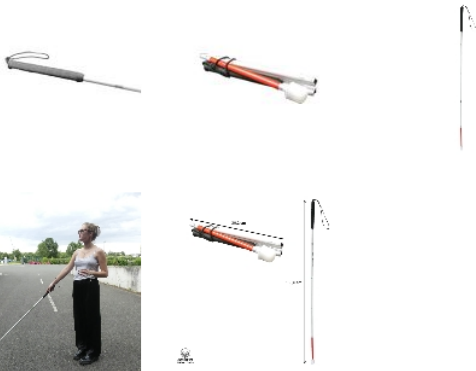

White cane for blind individuals

- **White cane for the blind with a wide, comfortable rubber handle and wrist strap**

Telescopic cane for blind or visually impaired individuals, made of aluminum and folding into 5 parts for easy storage in a bag.

The wide ABS tip mounted on a rotating axis glides easily on the pavement.

Tip equipped with a red reflector for better visibility to other pedestrians.

Length when unfolded : 133.5 cm

Length when folded : 30.2 cm.