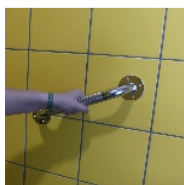

## Chrome plated steel grab bar

- 30 cm (12 inches) - 815091  
(On restock - Available from 20/08/2026)

- 45 cm (18 inches) - 815092  
(On restock - Available from 20/07/2026)

- 60 cm - 815093

- **Chrome-plated steel**
- **3 lengths available**

Support bar for safety during various daily movements and activities, especially in the shower. An economical solution that can be fixed to the wall. Made of chrome-plated steel with 3-hole mounting brackets for secure wall mounting. Wall plugs and screws not included - to be purchased separately depending on the wall type.

Diameter : 25 mm.

Distance from wall : 4 cm.

Diameter of fixing bracket : 75 mm.