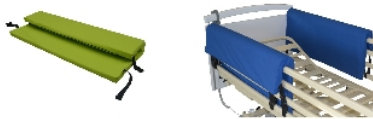

PositPro bed barrier protection

- 140 cm - Grey - 823101
- 190 cm - Grey - 823124
- 90 cm - Lime-green - 823118.VERT
- 90 cm - Blue - 823118.BLEU
- 90 cm - Grey - 823100

- **The easiest to install and remove**
- **M1 fire rating**
- **100% Made in France**

These pre-moulded bed barrier protectors simply fit over the existing rails a medical bed. Polyester cover coated with polyurethane, fire rated M1, waterproof and disinfectable. Foam filling.

Washable at 90°C.

For the full length of a bed, use two 90 cm protectors.

Dimensions : Length 90, 140 or 190 cm x height 37 x depth 3 cm.

Three colours available for the 90 cm length : grey, lime green or blue.

Colour for the 140 and 190 cm lengths : grey.

Sold individually.

Variantes :

- 140 cm
- 190 cm
- 90 cm

- Lime-green
- Blue
- Grey