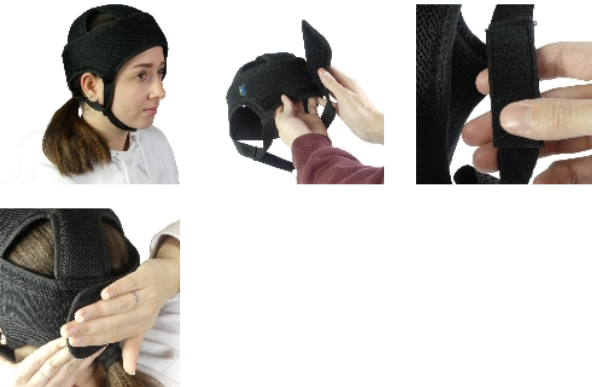

Neoprene head protection

Adjustable, all-round head protection. Made from breathable, padded neoprene. Washable at 30°C. Velcro fastening under chin.

Black colour.

3 sizes available depending on head size:

Variantes :

- 44/50 cm
- 50/54 cm
- 54/60 cm

- 44/50 cm - 833048.T1

- 50/54 cm - 833048.T2

- 54/60 cm - 833048.T3