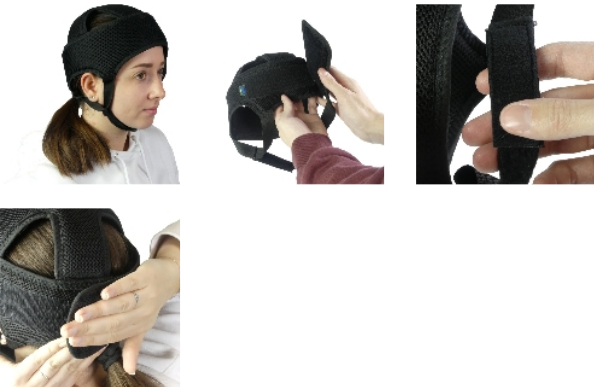

Neoprene head protection

Adjustable, all-round head protection. Made from breathable, padded neoprene. Washable at 30°C. Velcro fastening under chin.

Black colour.

3 sizes available depending on head size:

Variantes :

- 44/50 cm
- 50/54 cm
- 54/60 cm

- 44/50 cm - 833048.T1

- 50/54 cm - 833048.T2

- 54/60 cm - 833048.T3