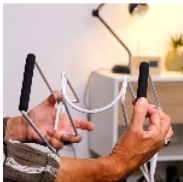

Classic compression stocking threader

- **Comfortable foam handles**
- **No more bending down**
- **Putting on stockings, tights or socks is now easier!**

The Classic stocking aid allows individuals to put on your socks or compression stockings with less effort and contortions. Simply slide it onto the metal frame, insert the tip of the foot, and pull the handles to pull the stocking up the leg.

White epoxy-coated metal frame.

Dimensions : width 20.5 x depth 17.5 x height 34.5 cm.

Useful diameter : 10 cm.

Weight : 800 g

- 819175

Date d'impression : 27/06/2026