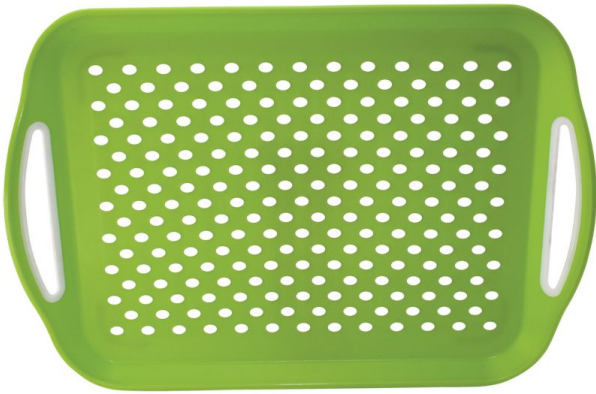

Set of non-slip trays

- 817246

- **Non-slip top and bottom**

Easy grip with two handles.

Their non-slip coating is present on the inside and underside of the trays to prevent glasses, plates or cups from sliding during transport.

Polypropylene and thermoplastic.

Colours : pink and green.

Dimensions : 40.5 x 29 x 5 cm.