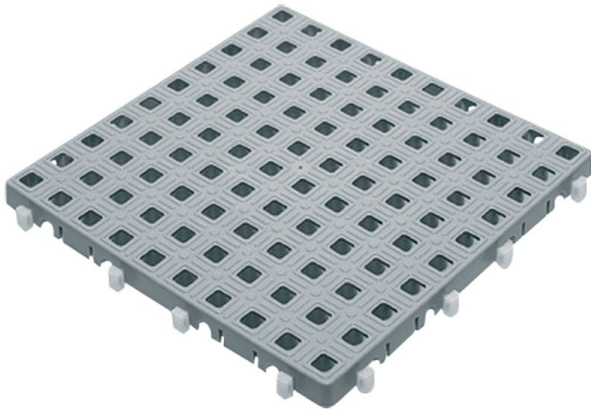

Tiles for custom ramp construction

- 9 pieces to choose from
-
-

SET OF 20 TILES 25 X 25 CM
Flat tile measuring 25 x 25 x 1.8 cm. Assemble pieces on 2 sides. Grey colour.
Set of 20.
(This product is no longer available for sale)

SET OF 14 ANTI-SLIP UNDER-SLABS
To be inserted under the slabs to make the top more slip-resistant. Ideal for shower trays. Dimensions : 11.6 x 11.6 x 2 cm. Set of 14.
(This product is no longer available for sale)

SET OF 26 HALF TILES
Flat half tile measuring 25 x 12.5 x 1.8 cm. Connecting pieces on 2 sides. Grey colour.
Set of 26.
(This product is no longer available for sale)

SET OF 25 SLOPED PLANES A
Sloped plane without flat surface, dimensions 25 x 12.5 x 2.1 / 0.2 cm. Grey colour. Set of 25. These sloped planes are shown in green on the diagrams.
(This product is no longer available for sale)

SET OF 25 SLOPED PLANES B
Sloped plane with flat surface, dimensions 25 x 12.5 x 1.8 / 0.2 cm. Grey colour. Set of 25. These sloped planes are shown in blue on the diagrams.
(This product is no longer available for sale)