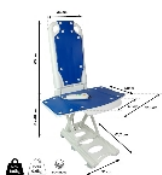

**Galapagos bath lift**

• **A relaxing and comfortable bath**

The Galapagos bath lift allows users to bathe comfortably, as the seat gently lowers them into the bath and lifts them back up when they are finished.

The frame is sturdy and articulated, allowing the seat to be raised up to 48 cm and lowered to 8 cm.

Safety feature : the lift will not lower if the remote control battery is not sufficiently charged and will only allow the lift seat to be raised.

Completely padded, even on the side panels.

The product is ready to use and requires no assembly.

Seat dimensions : width 40 x depth 50 x height 8 to 48 cm.

Width including side panels : 72.5 cm.

Seat dimensions : width 40 x depth 50 x height 8 to 48 cm.

Backrest dimensions : width 36 x height 65 cm.

Base dimensions : width 31 x depth 61.2 cm.

Rise time 45 seconds, lowering time 30 seconds.

15 V 2.2 Ah battery.

Charging time : 3 hours.

Maximum backrest angle : 45°.