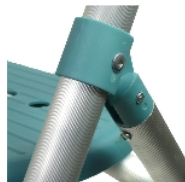

## Ara-D 2-wheel rollator

- Blue - 826223.BLEU

- Pistachio - 826223.PISTACHE

- Turquoise - 826223.TURQUOISE

- **Easy-to-use rollator with 2 swivel front wheels**
- **Folding and lightweight, weighing only 3.2 kg!**
- **Comfortable seat and handles**

The Ara-D rollator with two swivel wheels is an easy to use and safe walking due to its rear skids and multi-directional double front wheels. The rollator's frame is folding, making it ideal for transport and storage.

Supplied with a seat and 2 comfort handles for easy standing up.

15 cm diameter wheels. Anatomically shaped handles. Aluminium frame and thermoplastic parts.

Overall dimensions : width 55 x 61/66 x height 83/95 cm