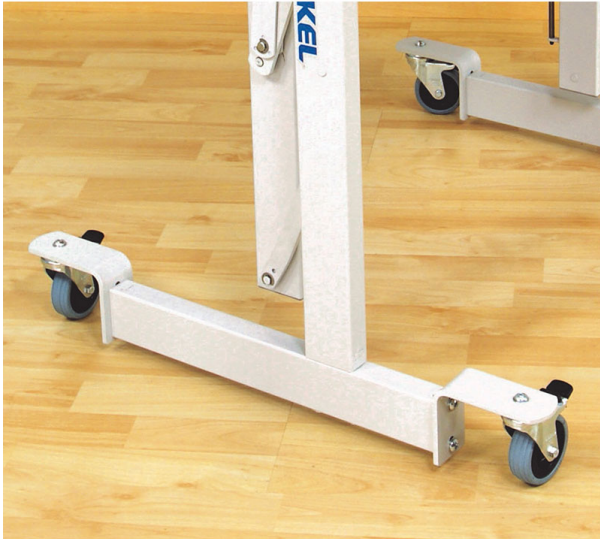

Optional wheels for Vario table

- 833020
(Disponible sous 45 jours)

- **Please note that the wheels optional cannot be ordered separately from the [table](#).**

For ergonomic vario table
Must be ordered with the [Ergonomic Vario table \(ref 833017, 833018 ou 833019\)](#).