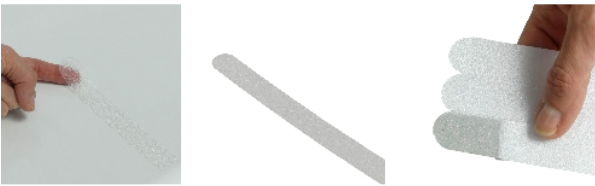

Set of 20 adhesive non-slip strips

These rubber non-slip strips adhere to the bottom of your bathtub or shower tray in any configuration desired, preventing slipping. Mould-resistant. Transparent colour.

Discover our non-slip socks

Supplied in packs of 20 strips, each 21.5 cm long.

- 812060