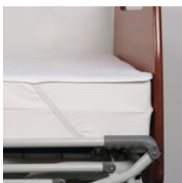

Flat shaped mattress protector

- 120 x 190 cm - 801055
- 140 x 190 cm - 801056
- 160 x 200 cm - 801103
- 90 x 190 cm - 801054
- 90 x 200 cm - 801102

- **Reusable, waterproof mattress protector for incontinence**
- **Elasticated corners fit securely around the mattress**
- **5 sizes available to suit different bed types**

Reusable mattress protection made with one side in cotton/polyester terry cloth and the other side in waterproof PVC. Ideal for protecting mattresses, this protection is easy to fit with its four elastic corners that wrap around the mattress.

Washable at 90°.

5 sizes available :

- 90 x 190 cm for a single bed.
- 90 x 200 cm for a single bed.
- 120 x 190 cm for bariatric beds.
- 140 x 190 cm for a double bed.
- 160 x 200 cm for a double bed.

100% Made in France.