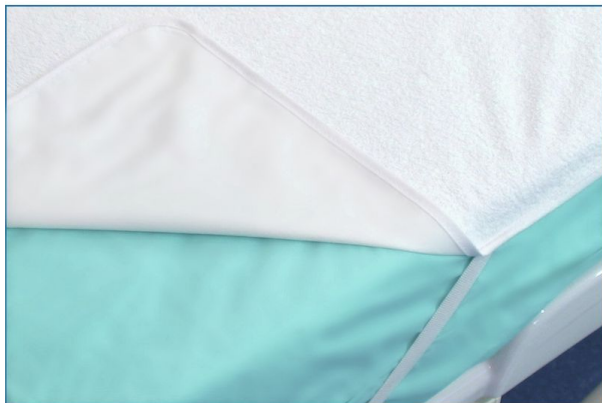

Flat shaped mattress protector

- 120 x 190 cm - 801055
- 140 x 190 cm - 801056
- 160 x 200 cm - 801103
- 90 x 190 cm - 801054
- 90 x 200 cm - 801102

- **Reusable, waterproof mattress protector for incontinence**
- **Elasticated corners fit securely around the mattress**
- **5 sizes available to suit different bed types**

Reusable mattress protection made with one side in cotton/polyester terry cloth and the other side in waterproof PVC. Ideal for protecting mattresses, this protection is easy to fit with its four elastic corners that wrap around the mattress.

Washable at 90°.

5 sizes available :

- 90 x 190 cm for a single bed.
- 90 x 200 cm for a single bed.
- 120 x 190 cm for bariatric beds.
- 140 x 190 cm for a double bed.
- 160 x 200 cm for a double bed.

100% Made in France.

Variantes :

- 120 x 190 cm
- 140 x 190 cm
- 160 x 200 cm
- 90 x 190 cm
- 90 x 200 cm