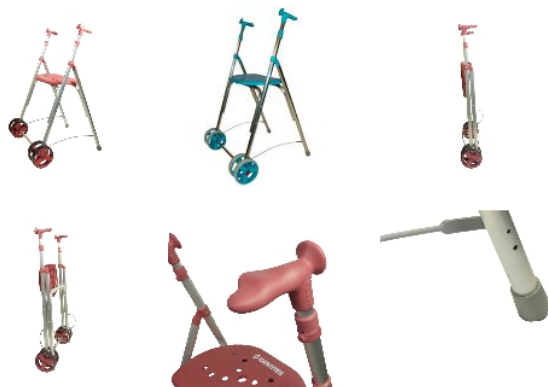

## Kamaleon 2-wheel rollator

- Blue - 826219.BLEU

- Coral - 826219.CORAIL

- Turquoise - 826219.TURQUOISE

- **Lightweight rollator : only 2.95 kg!**
- **Equipped with a soft, comfortable seat**

The Kamaleo rollator is lightweight and easy to handle. It has comfortable anatomical handles and a seat for resting. Equipped with four 15 cm wheels. The frame folds easily and the handles are height adjustable.

Available in three colors : blue, coral, turquoise

Overall dimensions : width 55 x 57.5 x height 89/97.5 cm

Seat dimensions : width 40 x depth 25.5 x height 52.5 cm

Width between handles : 37.5 cm

Depth when folded : 14.5 cm

Weight : 2.95 kg

Maximum user weight : 150 kg

Optional brake kit to be assembled.

### **Variantes :**

- Blue
- Coral
- Turquoise