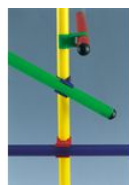

Connecting clamp

- Flat pole-cradle clamp - 405003
- Round hoop-pole connection clamp - 405091
- Heel to Heel Clamp - 405002

Essential connecting clip for creating motor skills circuits.

Variantes :

- Flat pole-cradle clamp
- Round hoop-pole connection clamp
- Heel to Heel Clamp