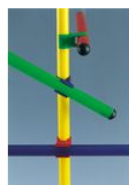

Connecting clamp

- Flat pole-cradle clamp - 405003
- Round hoop-pole connection clamp - 405091
- Heel to Heel Clamp - 405002

Essential connecting clip for creating motor skills circuits.

Variantes :

- Flat pole-cradle clamp
- Round hoop-pole connection clamp
- Heel to Heel Clamp